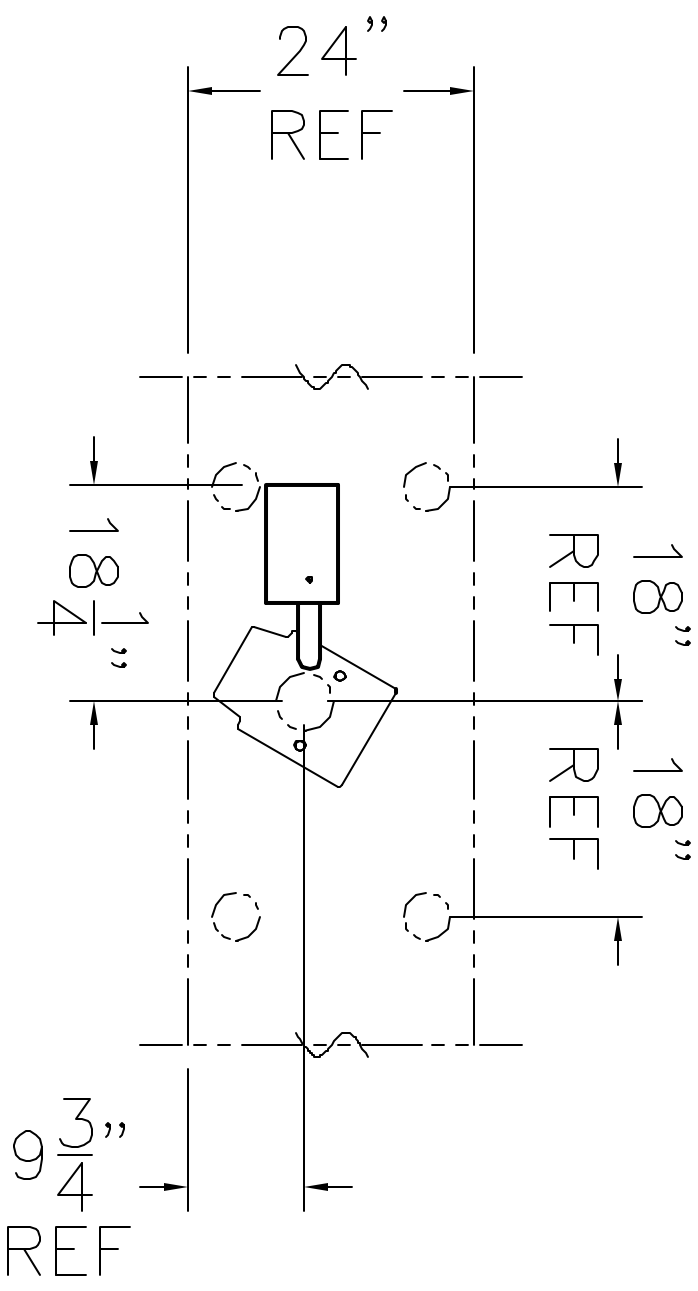

CUSTOMER VIDEO MODULE (REFERENCE SH1 2 of 2 FOR INSTALLED VIEW)

MODEL CVM-710

ICE-4 AUDIO CONSOLE
MODEL 5401

CAMERA/LENS
DISPLAY

TELLER VIDEO MODULE (TVM-710)

HOUSING SPECIFICATIONS:
FORMED AND POWDER COATED ALUMINUM
DISPLAY AND CAMERA MOUNTED BEHIND CLEAR ACRYLIC FOR PROTECTION
MOUNTS DIRECTLY TO 5000 SERIES AUDIO CONSOLE
DISPLAY SPECIFICATIONS:

6.4" COLOR TFT-LCD MODULE
480 x RGB x 234 DOT FORMAT
350 NITS BRIGHTNESS
OPERATING TEMP -22 TO 185 DEG F (-30 TO 85 DEG C)
CAMERA/LENS SPECIFICATIONS:
1/3" COLOR CCD BOARD CAMERA
3.6mm BUILT-IN WIDE ANGLE LENS
400 LINES OF RESOLUTION
AUTO-SHUTTER BUILT-IN

TELLER VIDEO MODULE

MODEL TVM-710

VIDEO MATRIX

MODEL VM-710

American Vault
Waco, Texas

DESCRIPTION

PRODUCT APPLICATION DRAWING
710 SERIES REMOTE
TELLER VIDEO SYSTEM

SIZE	DWG. NO.	DATE	SCALE
B	20116	12.07.01	NONE
			SHEET 1 of 2

American Vault[®]
Waco, Texas

DESCRIPTION
PRODUCT APPLICATION DRAWING
710 SERIES REMOTE
TELLER VIDEO SYSTEM

SIZE	DWG. NO.	DATE	SCALE
B	20116	12.07.01	NONE

SHEET 2 of 2