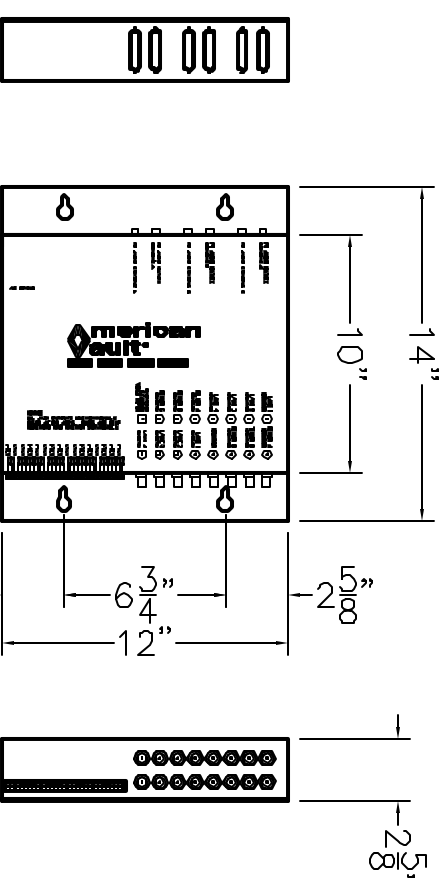

6.4" COLOR TFT-LCD MODULE
480 x RGB x 234 DOT FORMAT
350 NITS BRIGHTNESS
OPERATING TEMP -22 TO 185 DEG F (-30 TO 85 DEG C)
CAMERA AND LENS SPECIFICATIONS:
1/3" HIGH RESOLUTION DIGITAL "CUBE" COLOR CAMERA
DIGITAL SIGNAL PROCESSING CIRCUIT, 480 LINE OF RESOLUTION
HIGH SENSITIVITY, MIN. REQ. ILLUMINATION 1.4 LUX @ f1.2
CAMERA LENS SPECIFICATIONS:
1/3" 2.8mm DC TYPE AUTO-IRIS LENS
2.8mm FOCAL LENGTH

CUSTOMER VIDEO MODULE (REFERENCE SH1 2 of 2 FOR INSTALLED VIEW)

MODEL CVM-710

ICE-4 AUDIO CONSOLE
MODEL 5401

CAMERA/LENS
DISPLAY

TELLER VIDEO MODULE (TVM-710)

HOUSING SPECIFICATIONS:
FORMED AND POWDER COATED ALUMINUM
DISPLAY AND CAMERA MOUNTED BEHIND CLEAR ACRYLIC FOR PROTECTION
MOUNTS DIRECTLY TO 5000 SERIES AUDIO CONSOLE
DISPLAY SPECIFICATIONS:

6.4" COLOR TFT-LCD MODULE
480 x RGB x 234 DOT FORMAT
350 NITS BRIGHTNESS
OPERATING TEMP -22 TO 185 DEG F (-30 TO 85 DEG C)
CAMERA/LENS SPECIFICATIONS:
1/3" COLOR CCD BOARD CAMERA
3.6mm BUILT-IN WIDE ANGLE LENS
400 LINES OF RESOLUTION
AUTO-SHUTTER BUILT-IN

American Vault[®]
Waco, Texas

DESCRIPTION
PRODUCT APPLICATION DRAWING
710 SERIES REMOTE
TELLER VIDEO SYSTEM

SIZE	DWG. NO.	DATE	SCALE
B	20116	12.07.01	NONE

SHEET 2 of 2