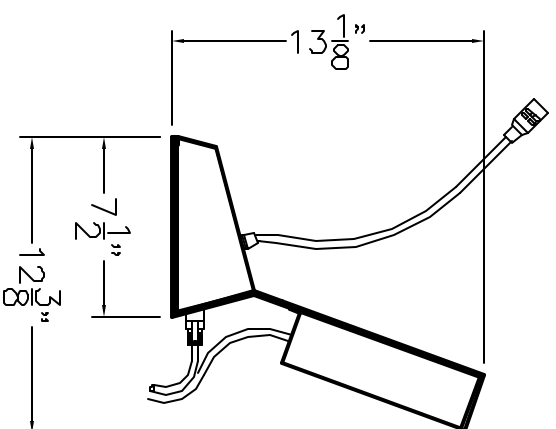

CUSTOMER VIDEO MODULE (REFERENCE SH1 2 of 2 FOR INSTALLED VIEW)

MODEL CVM-710

ICE-4 AUDIO CONSOLE
MODEL 5401

CAMERA/LENS
DISPLAY

TELLER VIDEO MODULE (TVM-710)

HOUSING SPECIFICATIONS:
FORMED AND POWDER COATED ALUMINUM
DISPLAY AND CAMERA MOUNTED BEHIND CLEAR ACRYLIC FOR PROTECTION
MOUNTS DIRECTLY TO 5000 SERIES AUDIO CONSOLE
DISPLAY SPECIFICATIONS:

6.4" COLOR TFT-LCD MODULE
480 x RGB x 234 DOT FORMAT
350 NITS BRIGHTNESS
OPERATING TEMP -22 TO 185 DEG F (-30 TO 85 DEG C)
CAMERA/LENS SPECIFICATIONS:
1/3" COLOR CCD BOARD CAMERA
3.6mm BUILT-IN WIDE ANGLE LENS
400 LINES OF RESOLUTION
AUTO-SHUTTER BUILT-IN

TELLER VIDEO MODULE

MODEL TVM-710

VIDEO MATRIX

MODEL VM-710

American Vault
Waco, Texas

DESCRIPTION

PRODUCT APPLICATION DRAWING
710 SERIES REMOTE
TELLER VIDEO SYSTEM

SIZE	DWG. NO.	DATE	SCALE
B	20116	12.07.01	NONE
			SHEET 1 of 2

American Vault[®]
Waco, Texas

DESCRIPTION
PRODUCT APPLICATION DRAWING
710 SERIES REMOTE
TELLER VIDEO SYSTEM

SIZE	DWG. NO.	DATE	SCALE
B	20116	12.07.01	NONE

SHEET 2 of 2