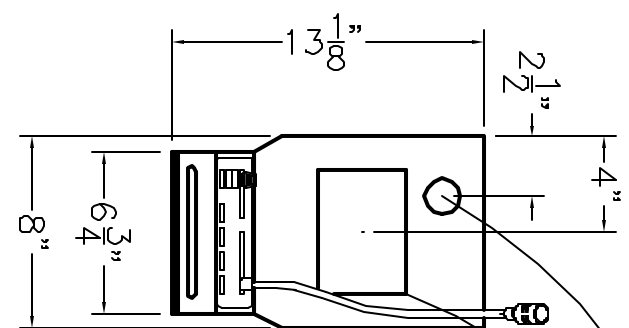

HINGED ACCESS PANEL
W/KEY LOCK

CUSTOMER VIDEO MODULE (CVM-710)
HOUSING SPECIFICATIONS:
FORMED AND POWDER COATED ALUMINUM
DISPLAY AND CAMERA MOUNTED BEHIND CLEAR ACRYLIC FOR PROTECTION
MOUNTS DIRECTLY TO MODEL 702 CUSTOMER TERMINAL
PIVOTS FOR ADJUSTMENT OF PROPER APPROACH VIEWING ANGLE
DISPLAY SPECIFICATIONS:

6.4" COLOR TFT-LCD MODULE
480 x RGB x 234 DOT FORMAT
350 NITS BRIGHTNESS
OPERATING TEMP -22 TO 185 DEG F (-30 TO 85 DEG C)
CAMERA AND LENS SPECIFICATIONS:
1/3" HIGH RESOLUTION DIGITAL "CUBE" COLOR CAMERA
DIGITAL SIGNAL PROCESSING CIRCUIT, 480 LINE OF RESOLUTION
HIGH SENSITIVITY, MIN. REQ. ILLUMINATION 1.4 LUX @ f1.2
CAMERA LENS SPECIFICATIONS:
1/3" 2.8mm DC TYPE AUTO-IRIS LENS
2.8mm FOCAL LENGTH

CUSTOMER VIDEO MODULE (REFERENCE SH1 2 of 2 FOR INSTALLED VIEW)

MODEL CVM-710

ICE-4 AUDIO CONSOLE
MODEL 5401

CAMERA/LENS
DISPLAY

TELLER VIDEO MODULE (TVM-710)

HOUSING SPECIFICATIONS:
FORMED AND POWDER COATED ALUMINUM
DISPLAY AND CAMERA MOUNTED BEHIND CLEAR ACRYLIC FOR PROTECTION
MOUNTS DIRECTLY TO 5000 SERIES AUDIO CONSOLE
DISPLAY SPECIFICATIONS:

American Vault[®]
Waco, Texas

DESCRIPTION
PRODUCT APPLICATION DRAWING
710 SERIES REMOTE
TELLER VIDEO SYSTEM

SIZE	DWG. NO.	DATE	SCALE
B	20116	12.07.01	NONE

SHEET 2 of 2