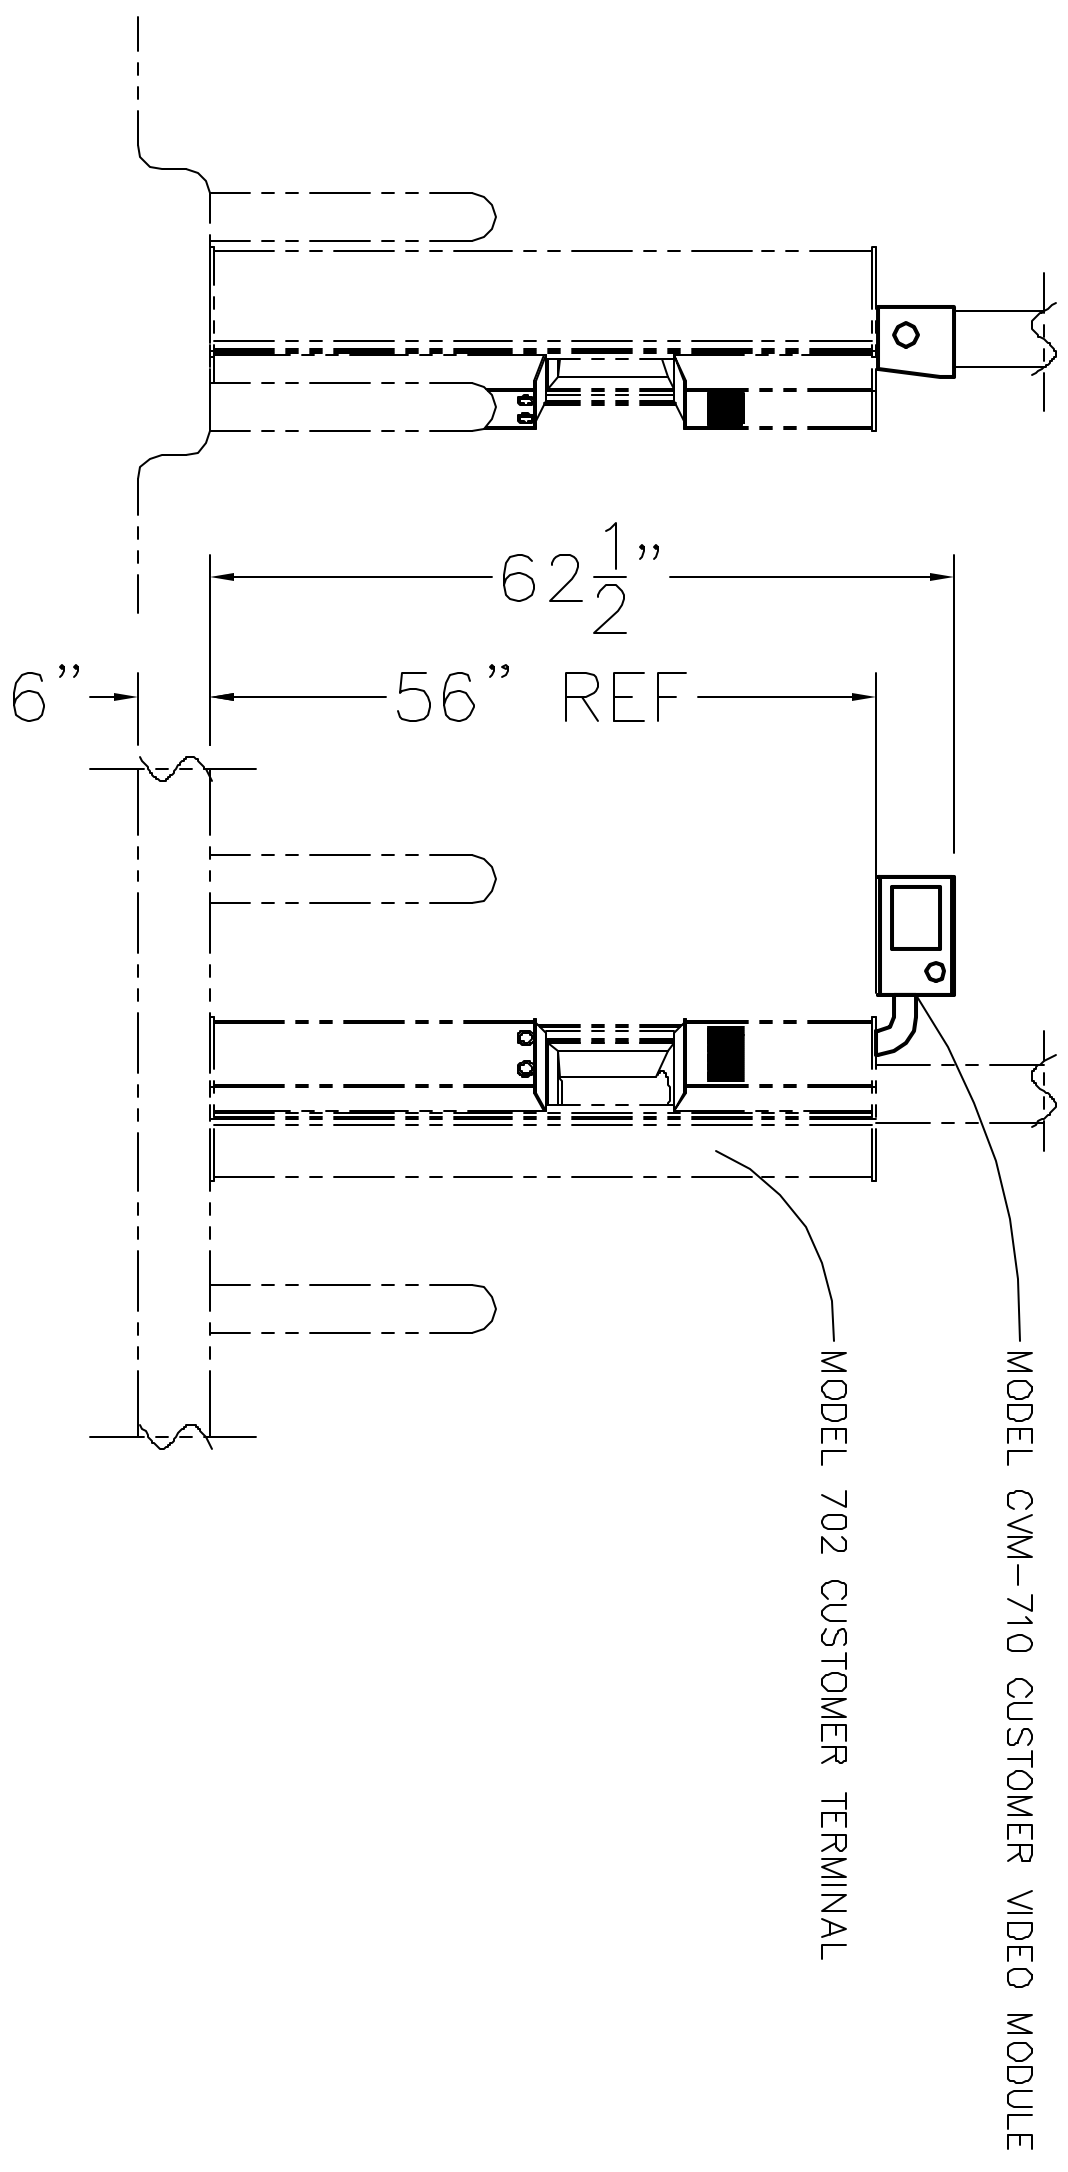

HINGED ACCESS PANEL
W/KEY LOCK

CUSTOMER VIDEO MODULE (CVM-710)
HOUSING SPECIFICATIONS:
FORMED AND POWDER COATED ALUMINUM
DISPLAY AND CAMERA MOUNTED BEHIND CLEAR ACRYLIC FOR PROTECTION
MOUNTS DIRECTLY TO MODEL 702 CUSTOMER TERMINAL
PIVOTS FOR ADJUSTMENT OF PROPER APPROACH VIEWING ANGLE
DISPLAY SPECIFICATIONS:

CUSTOMER VIDEO MODULE (REFERENCE SH1 2 of 2 FOR INSTALLED VIEW)

MODEL CVM-710

ICE-4 AUDIO CONSOLE
MODEL 5401

CAMERA/LENS
DISPLAY

TELLER VIDEO MODULE (TVM-710)

HOUSING SPECIFICATIONS:
FORMED AND POWDER COATED ALUMINUM
DISPLAY AND CAMERA MOUNTED BEHIND CLEAR ACRYLIC FOR PROTECTION
MOUNTS DIRECTLY TO 5000 SERIES AUDIO CONSOLE
DISPLAY SPECIFICATIONS:

TELLER VIDEO MODULE

MODEL TVM-710

VIDEO MATRIX

MODEL VM-710

American Vault
Waco, Texas

DESCRIPTION

PRODUCT APPLICATION DRAWING
710 SERIES REMOTE
TELLER VIDEO SYSTEM

SIZE	DWG. NO.	DATE	SCALE
B	20116	12.07.01	NONE
			SHEET 1 of 2

American Vault[®]
Waco, Texas

DESCRIPTION
PRODUCT APPLICATION DRAWING
710 SERIES REMOTE
TELLER VIDEO SYSTEM

SIZE	DWG. NO.	DATE	SCALE
B	20116	12.07.01	NONE

SHEET 2 of 2