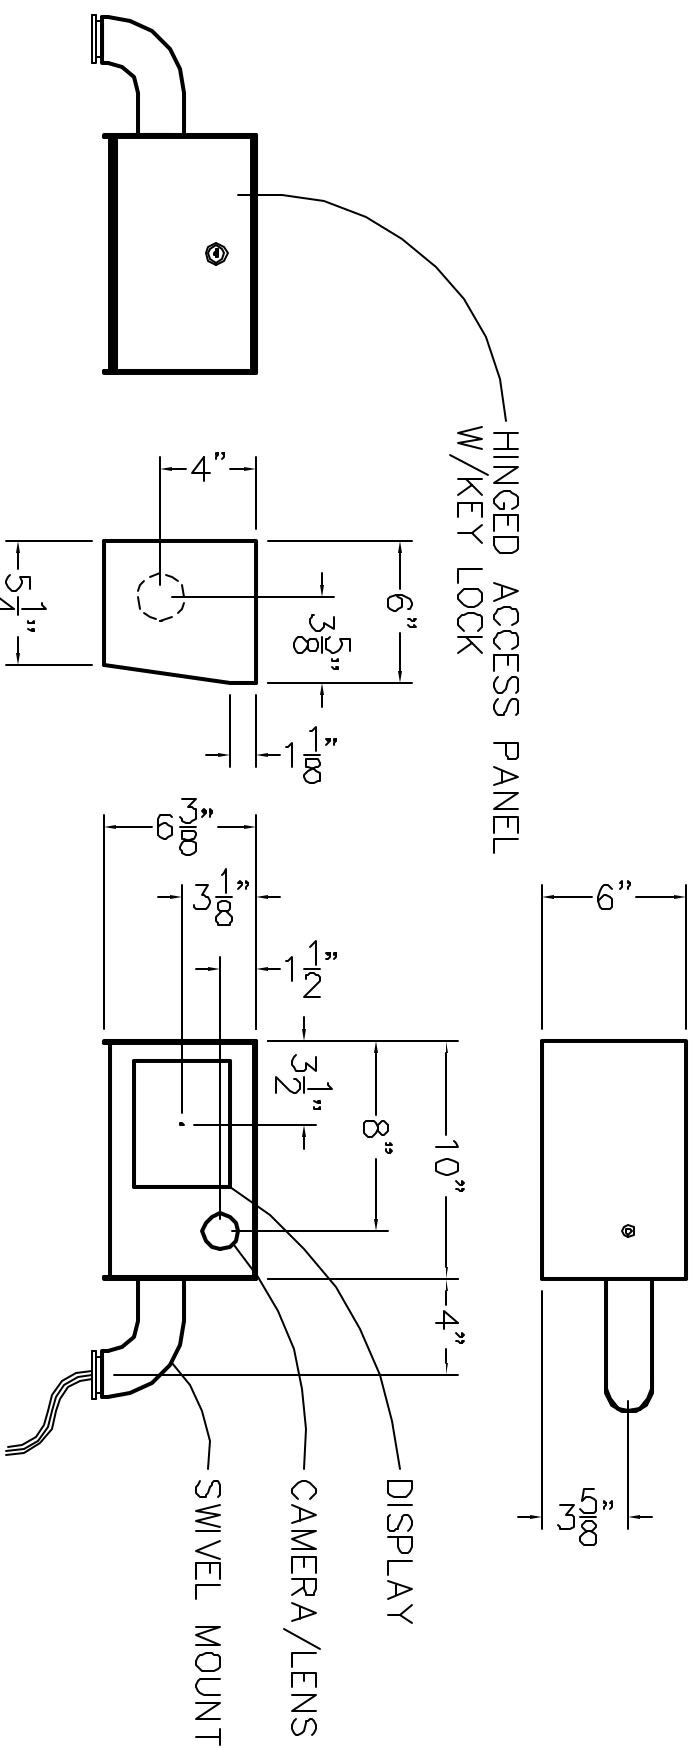

HINGED ACCESS PANEL
W/KEY LOCK

CUSTOMER VIDEO MODULE (CVM-710)
HOUSING SPECIFICATIONS:
FORMED AND POWDER COATED ALUMINUM
DISPLAY AND CAMERA MOUNTED BEHIND CLEAR ACRYLIC FOR PROTECTION
MOUNTS DIRECTLY TO MODEL 702 CUSTOMER TERMINAL
PIVOTS FOR ADJUSTMENT OF PROPER APPROACH VIEWING ANGLE
DISPLAY SPECIFICATIONS:

6.4" COLOR TFT-LCD MODULE
480 x RGB x 234 DOT FORMAT
350 NITS BRIGHTNESS
OPERATING TEMP -22 TO 185 DEG F (-30 TO 85 DEG C)
CAMERA AND LENS SPECIFICATIONS:
1/3" HIGH RESOLUTION DIGITAL "CUBE" COLOR CAMERA
DIGITAL SIGNAL PROCESSING CIRCUIT, 480 LINE OF RESOLUTION
HIGH SENSITIVITY, MIN. REQ. ILLUMINATION 1.4 LUX @ f1.2
CAMERA LENS SPECIFICATIONS:
1/3" 2.8mm DC TYPE AUTO-IRIS LENS
2.8mm FOCAL LENGTH

CUSTOMER VIDEO MODULE (REFERENCE SH1 2 of 2 FOR INSTALLED VIEW)

MODEL CVM-710

ICE-4 AUDIO CONSOLE
MODEL 5401

CAMERA/LENS
DISPLAY

TELLER VIDEO MODULE (TVM-710)

HOUSING SPECIFICATIONS:
FORMED AND POWDER COATED ALUMINUM
DISPLAY AND CAMERA MOUNTED BEHIND CLEAR ACRYLIC FOR PROTECTION
MOUNTS DIRECTLY TO 5000 SERIES AUDIO CONSOLE
DISPLAY SPECIFICATIONS:

6.4" COLOR TFT-LCD MODULE
480 x RGB x 234 DOT FORMAT
350 NITS BRIGHTNESS
OPERATING TEMP -22 TO 185 DEG F (-30 TO 85 DEG C)
CAMERA/LENS SPECIFICATIONS:
1/3" COLOR CCD BOARD CAMERA
3.6mm BUILT-IN WIDE ANGLE LENS
400 LINES OF RESOLUTION
AUTO-SHUTTER BUILT-IN